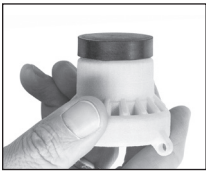

Choices. Quality. Solutions.

Please refer to our product catalog for available push button and metal options.

 **INNOVATION**
INDUSTRIES INC
ELEVATOR FIXTURES & PUSH BUTTONS

1.800.843.1004 • www.innovationind.com

© 2018 INNOVATION INDUSTRIES, INC.

INNOVATION

The Key to Opening Your Surface Mount Illusion Fixture

The Illusion Series of fixtures is available in surface or flush mount configurations. The surface mount models feature a unique, magnetically operated unlocking latch that gives the appearance that there are no fasteners or key operated mechanisms.

Each Illusion surface mount fixture comes with a special magnetic "key" for easy access.

NOTE: A rare earth magnet with 19 lbs. or greater pulling force is required if you are unable to use the supplied key that is shipped with each fixture.