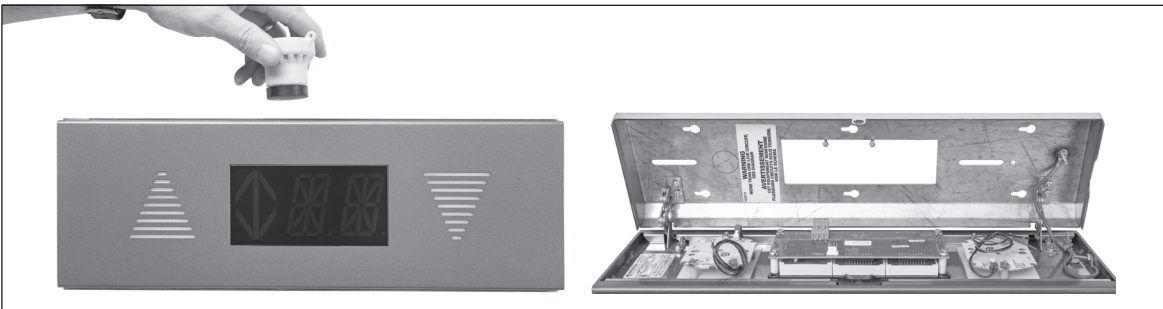

THE ILLUSION SERIES

One New Line of Fixtures. Two Mounting Choices.

The new Illusion Series from Innovation gives you two mounting choices, flush or surface, in one line of fixtures. The surface mount design incorporates a unique, magnetically operated latch, giving the appearance there are no fasteners or key operated mechanisms needed to open the stations.

© 2018 INNOVATION INDUSTRIES, INC.

INNOVATION

The Key to Opening Your Surface Mount Illusion Fixture

The Illusion Series of fixtures is available in surface or flush mount configurations. The surface mount models feature a unique, magnetically operated unlocking latch that gives the appearance that there are no fasteners or key operated mechanisms.

Each Illusion surface mount fixture comes with a special magnetic "key" for easy access.

NOTE: A rare earth magnet with 19 lbs. or greater pulling force is required if you are unable to use the supplied key that is shipped with each fixture.

The concealed latch will always be located on the left-hand side of vertically mounted fixtures.

The concealed latch will always be located on the top of horizontally mounted fixtures.

 **INNOVATION**
INDUSTRIES INC
ELEVATOR FIXTURES & PUSH BUTTONS